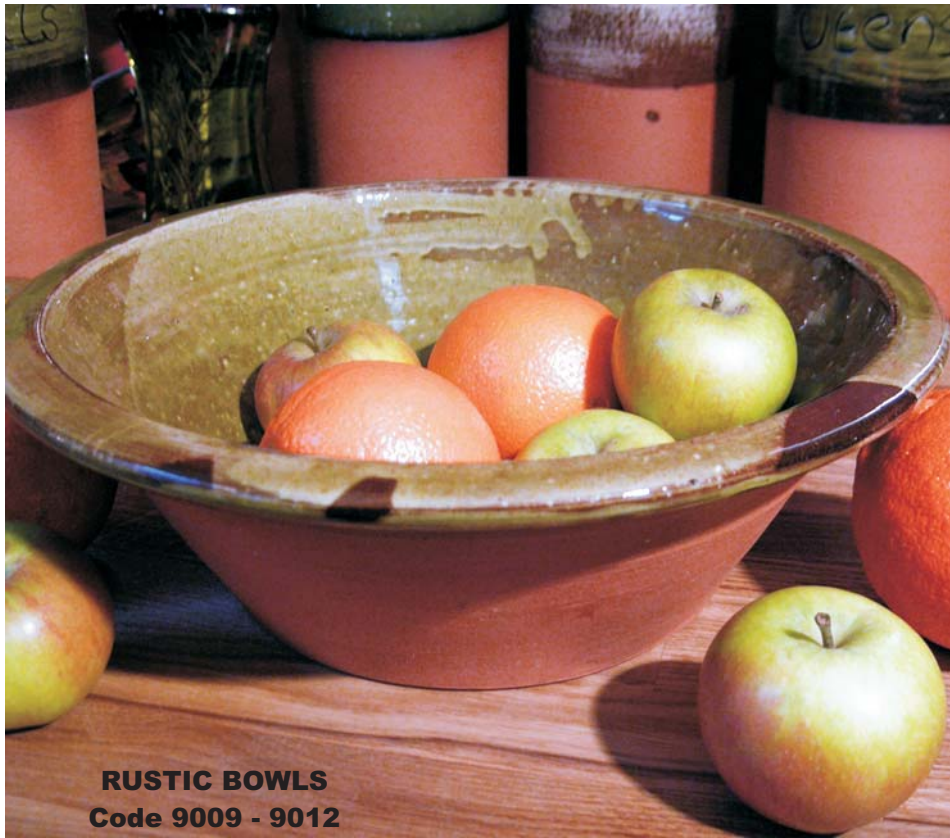

**SALT PIGLET**  
Code 4009

**SALT PIG**  
Code 4008

**RUSTIC BOWLS**  
Code 9009 - 9012

**GARLIC POT LARGE (3 BULB)**  
Code 4038

**GARLIC GRATER**  
Code 6108

**PESTLE & MORTAR**  
Code 4016

**GARLIC POT**  
Code 5051